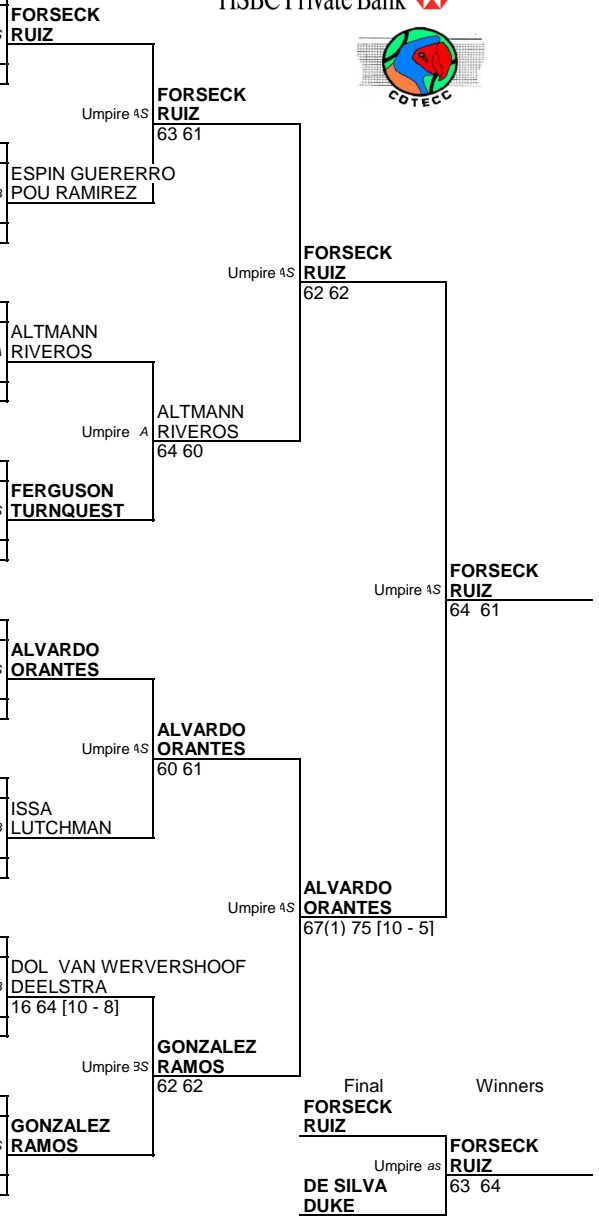

HSBC Private Bank

Page 1(2)

Acc. Ranking	#	Seeded teams	#	Seeded teams	#	Alternates	Replacing	Draw date/time: 01/08/10: 7:55PM
Rkg Date	1	Jorge FORSECK (MEX)	5	Stefan GONZALEZ (GUA)	1			Last Accepted team
Top DA		Federico RUIZ (MEX)		Jose Javier RAMOS (GUA)				
Last DA	2	Adrian DE SILVA (TRI)	6	Kevin MAJOR (BAH)	2			Player representatives
		Akiel DUKE (TRI)		Hubert RUSSELL (BAH)				
Seed ranking	3	Alberto ALVARADO (ESA)	7	Luis Fernando GARCIA (PAN)	3			ITF Referee's signature
Rkg Date		Rafael ORANTES (ESA)		Ariel ILARSLAN (PAN)				
Top seed	4	Timothe BLOK (AHO)	8	Kevagh FERGUSON (BAH)	4			Colleen De Gannes #
Last seed		Michael Joh EVERY (AHO)		Jody TURNQUEST (BAH)				