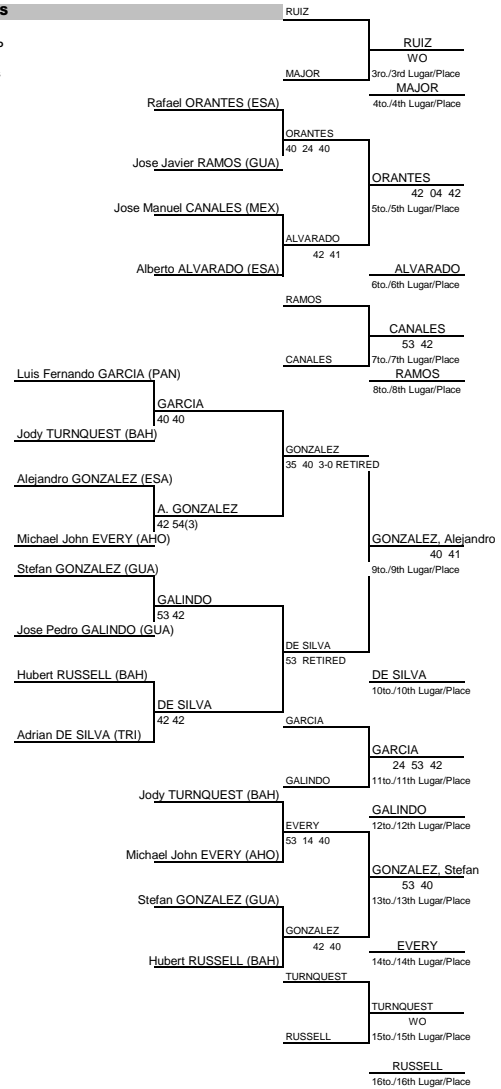

JITIC 2010 - BOYS 16 & UNDER MAIN DRAW SINGLES FEED-IN POSITIONS

EL SALVADOR, JULY 31 - AUGUST 6, 2010

SUPERVISOR: Cecilia Ancalmo

REFEREE: Colleen De Gannes