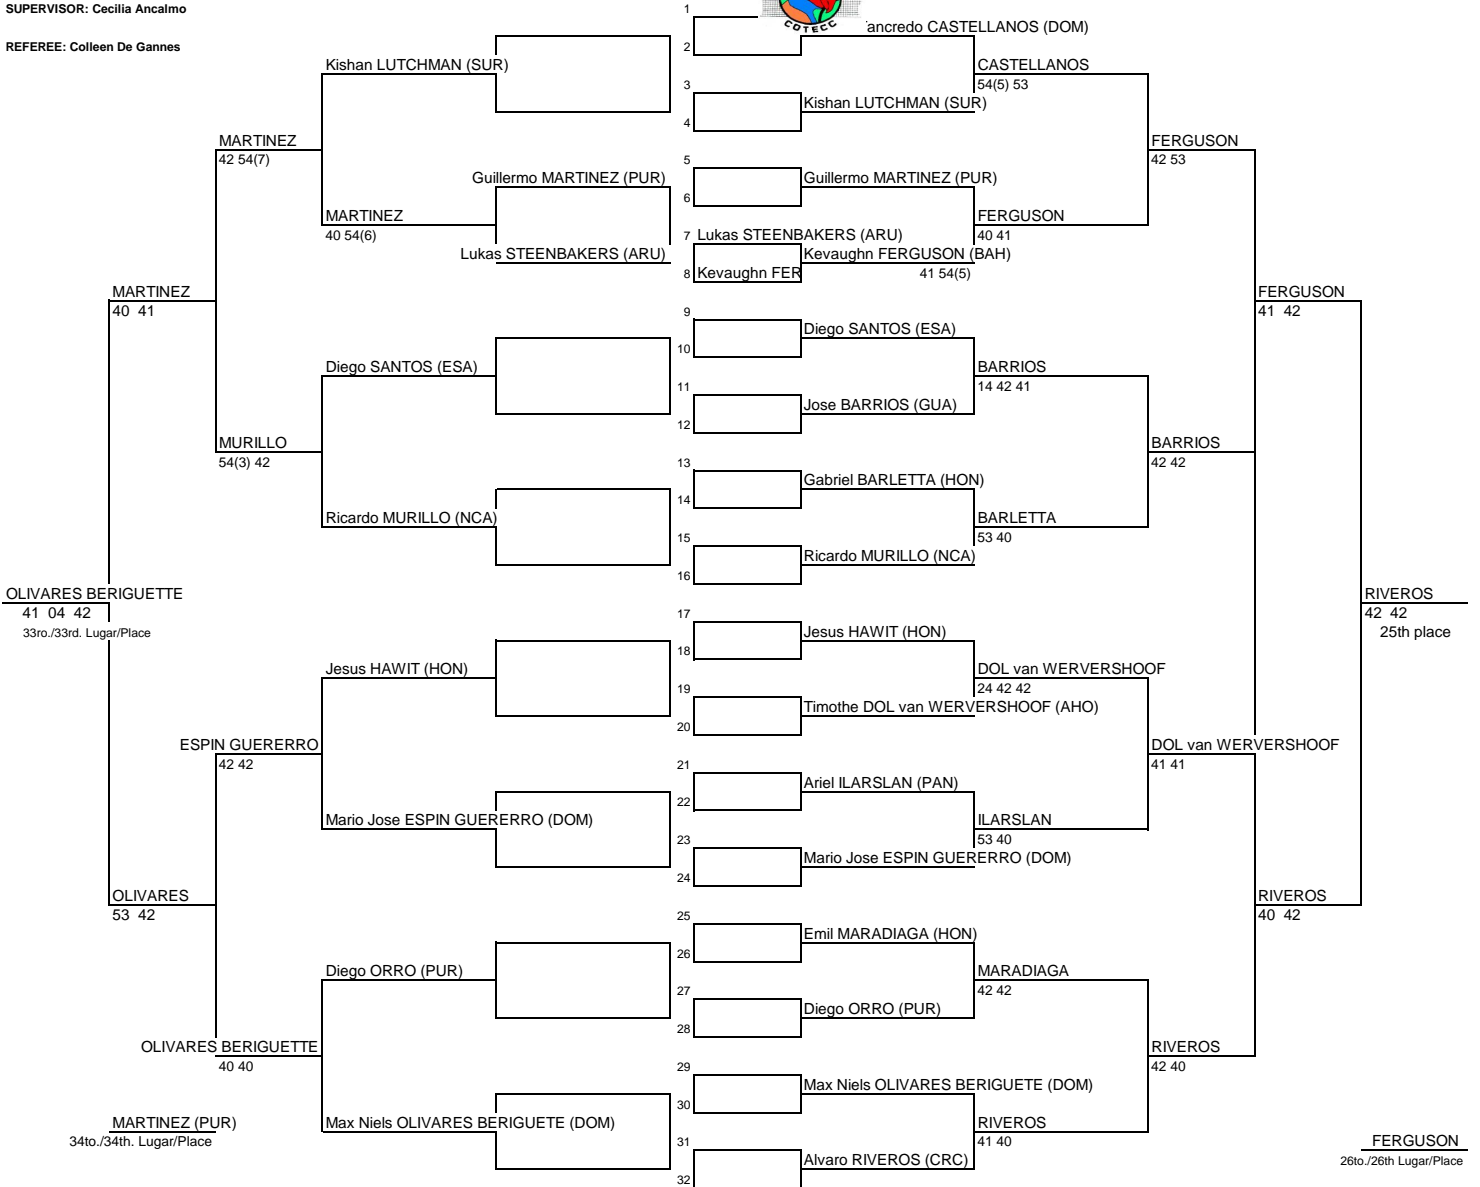

JITIC 2010 - BOYS 16 & UNDER CONSOLATION SINGLES DRAW

EL SALVADOR, JULY 31 - AUGUST 6 HSBC Private Bank

AGE DIVISION: Boys 16 & Under Consolation

SUPERVISOR: Cecilia Ancalmo

REFEREE: Colleen De Gannes