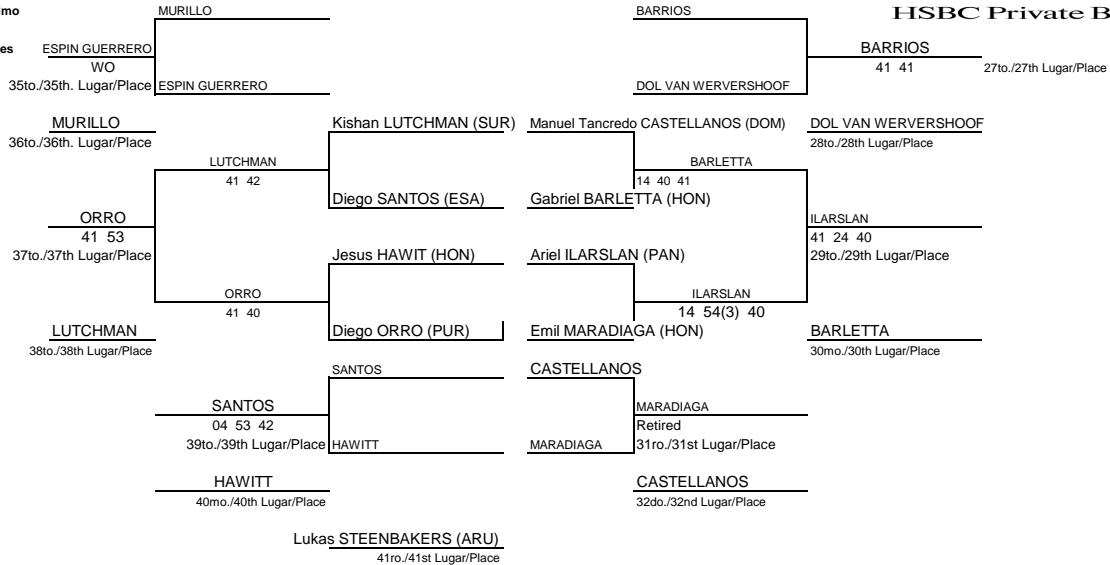

JITIC 2010 - BOYS 16 & UNDER CONSOLATION SINGLES DRAW FEED-IN POSITIONS

EL SALVADOR, JULY 31 - AUGUST 6, 2010

SUPERVISOR: Cecilia Ancalmo

REFEREE: Colleen De Gannes

HSBC Private Bank