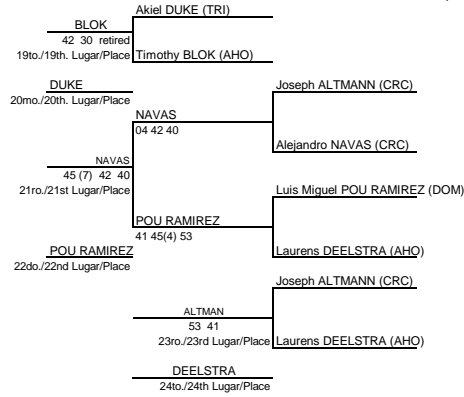

HSBC Private Bank

**JITIC 2010 - BOYS 16 & UNDER MAIN DRAW SINGLES FEED-IN POSITIONS**

EL SALVADOR, JULY 31 - AUGUST 6, 2010

SUPERVISOR: Cecilia Ancalmo

REFEREE: Colleen De Gannes