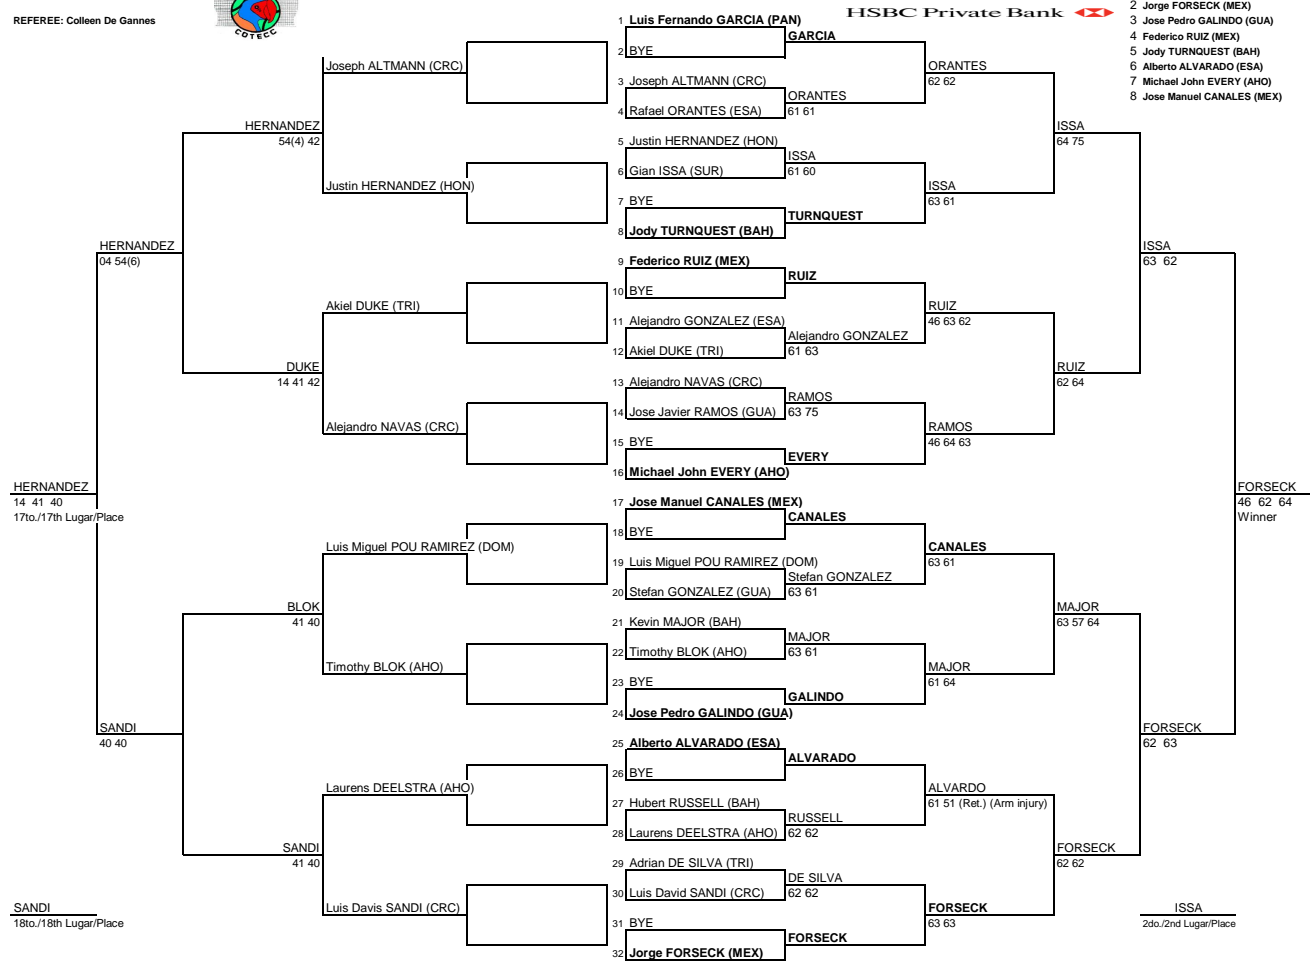

JITIC 2010 - BOYS 16 & UNDER MAIN DRAW SINGLES

EL SALVADOR, JULY 31 - AUGUST 6, 2010

SUPERVISOR: Cecilia Ancalmo

REFEREE: Colleen De Gannes

SEEDS

HSBC Private Bank